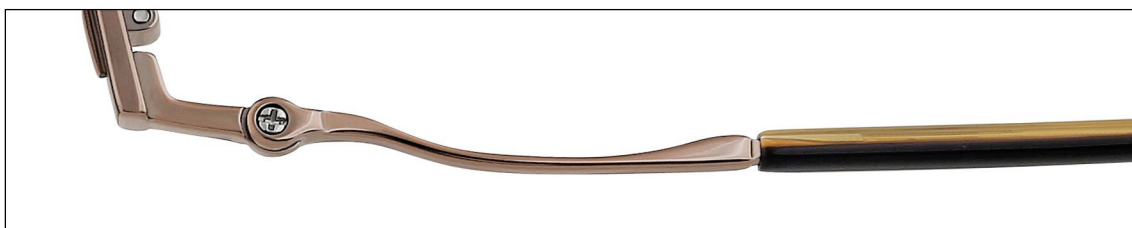

ZT6024

| 复古立体圆框 | 精英气质 |