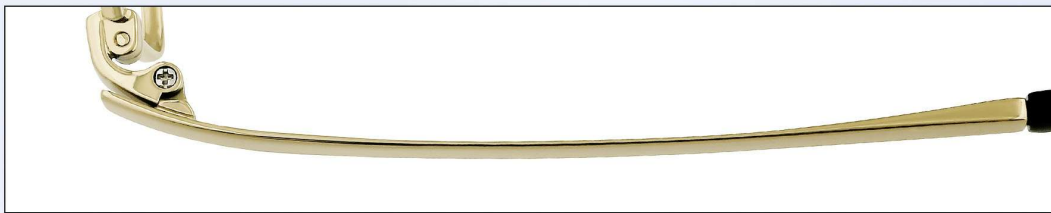

Zβ80402S

| 精致半框 | 柔韧舒适 |